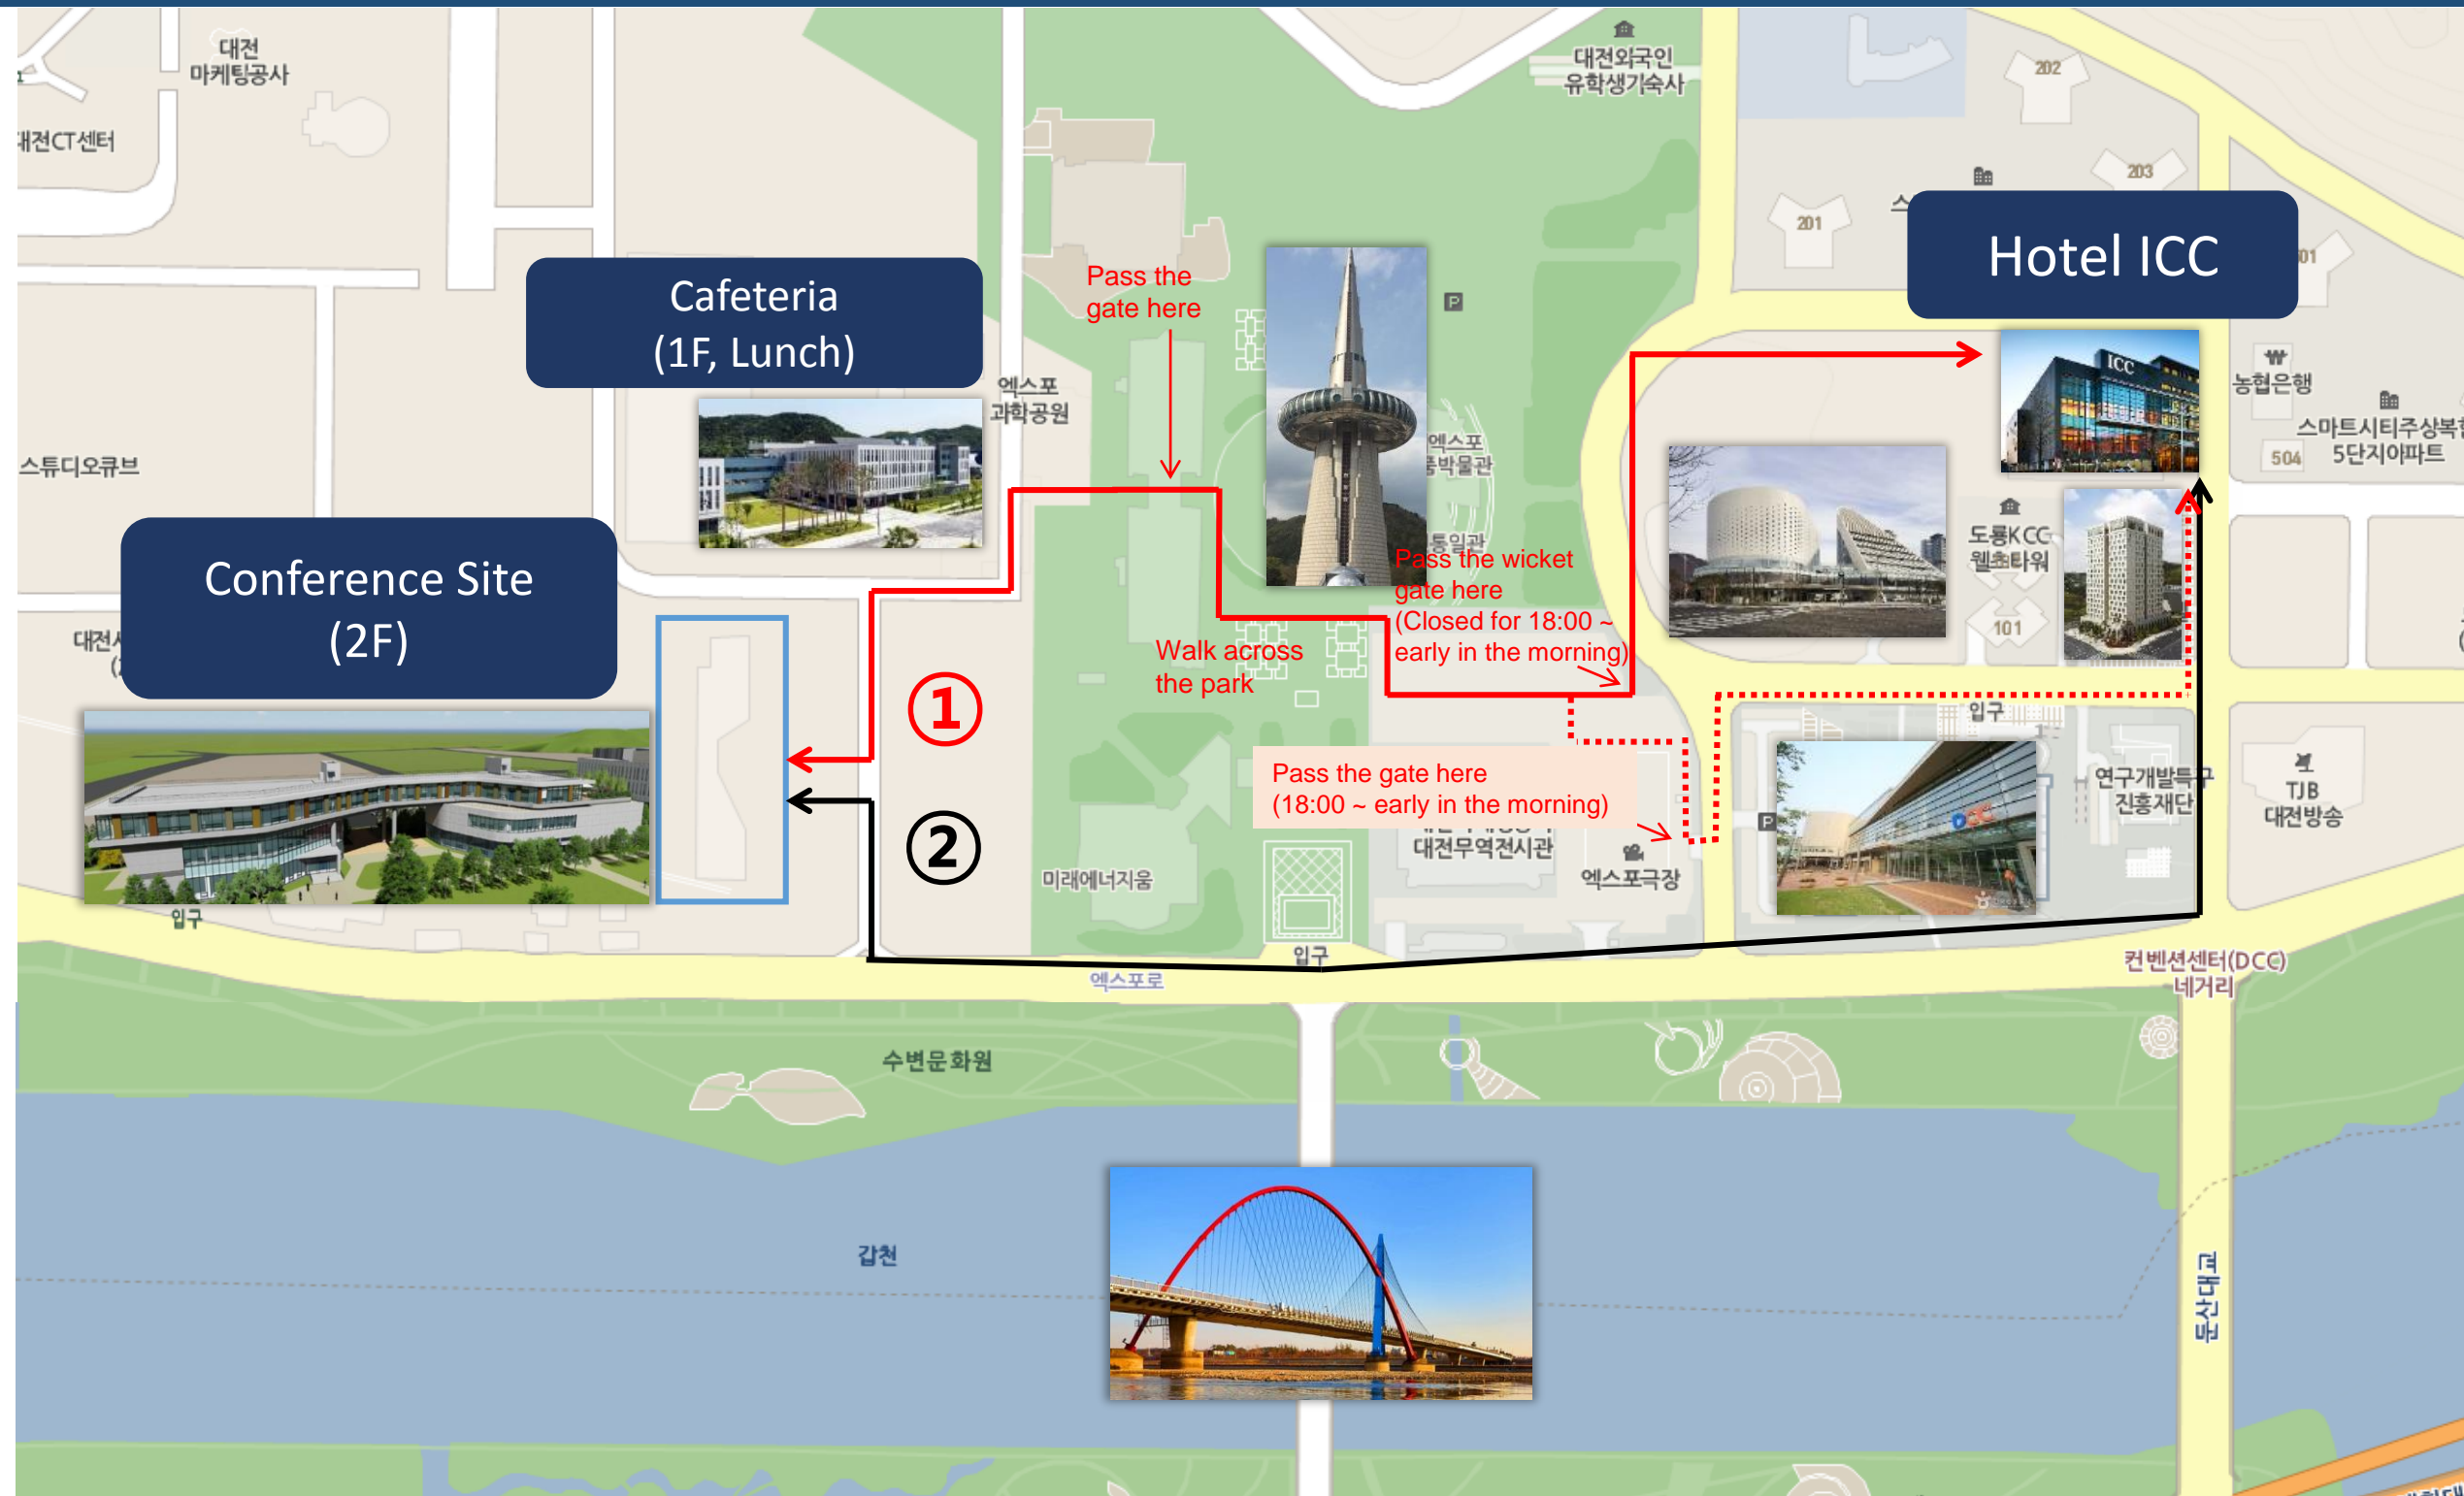

The map of Yuseong district

① Short cut through the EXPO Science Park

② Main road(Expo-ro) route

*Both ways to ICC hotel take approx. 15-20 mins by walk